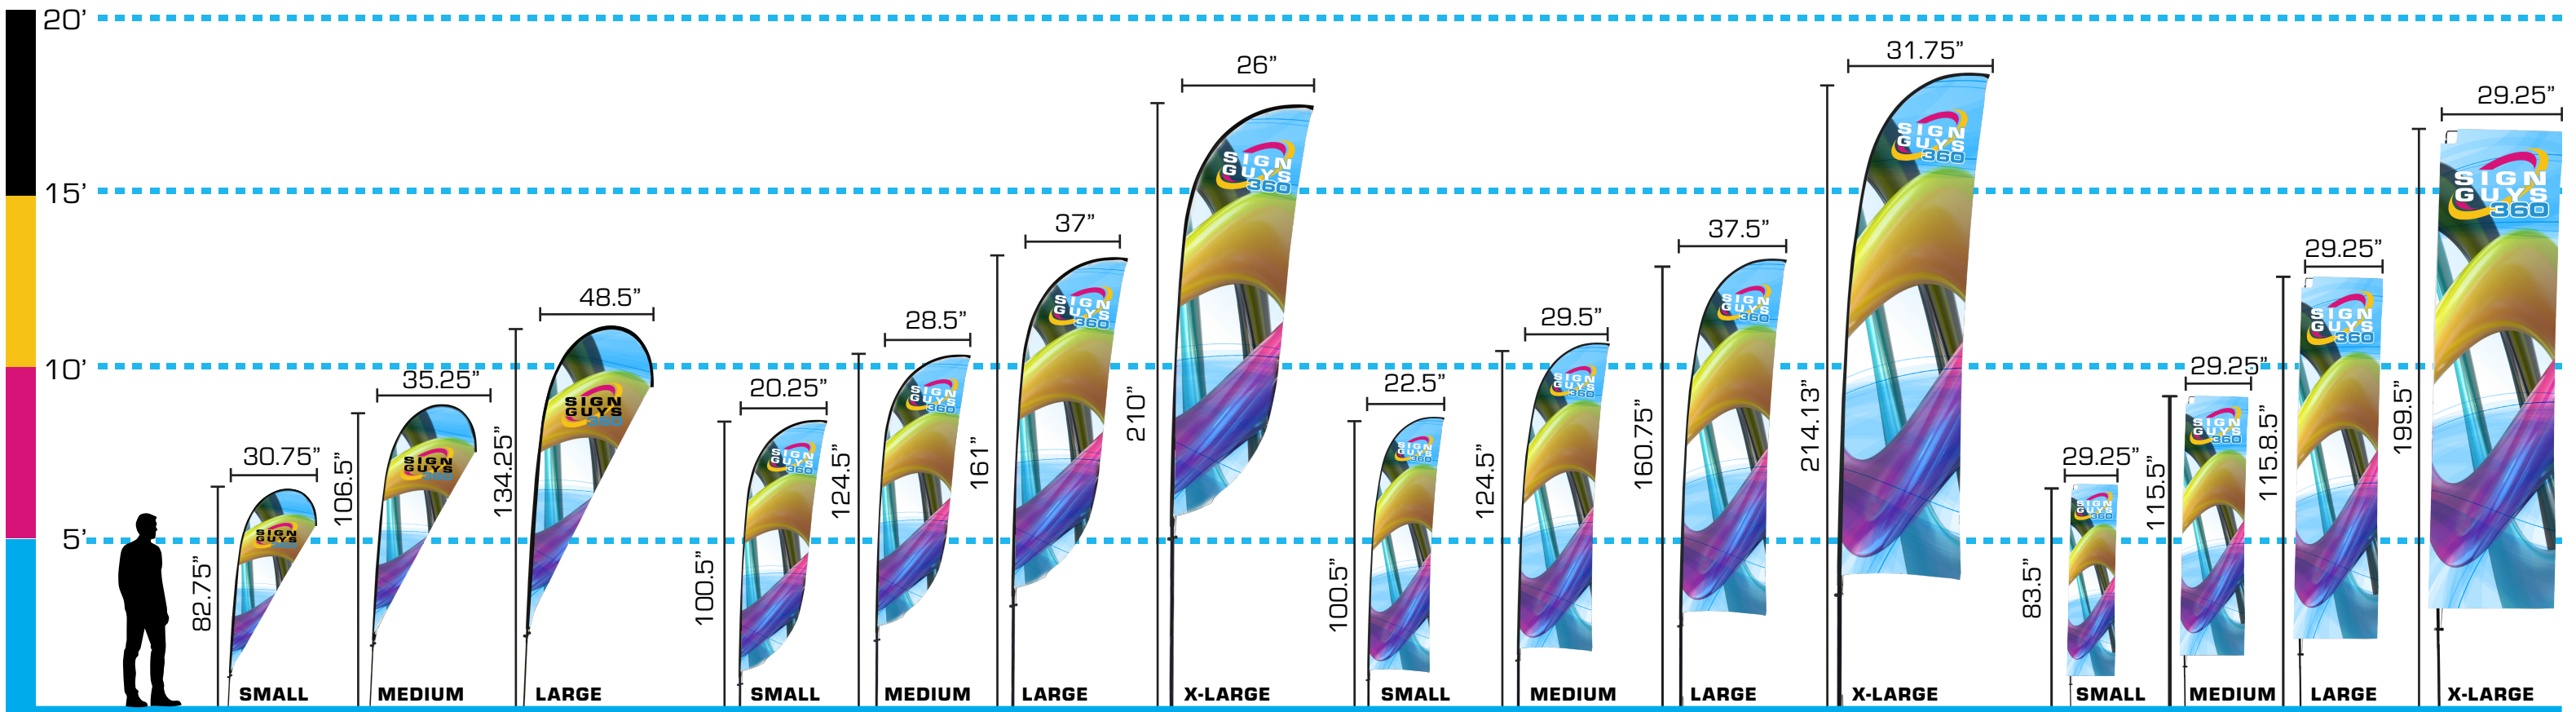

# FEATHER FLAG SIZE GUIDE

### FEATHER SHAPE

AVAILABLE IN SIZES:  
SMALL, MEDIUM, LARGE, EXTRA LARGE

### STRAIGHT SHAPE

AVAILABLE IN SIZES:  
SMALL, MEDIUM, LARGE, EXTRA LARGE

### EDGE SHAPE

AVAILABLE IN SIZES:  
SMALL, MEDIUM, LARGE, EXTRA LARGE